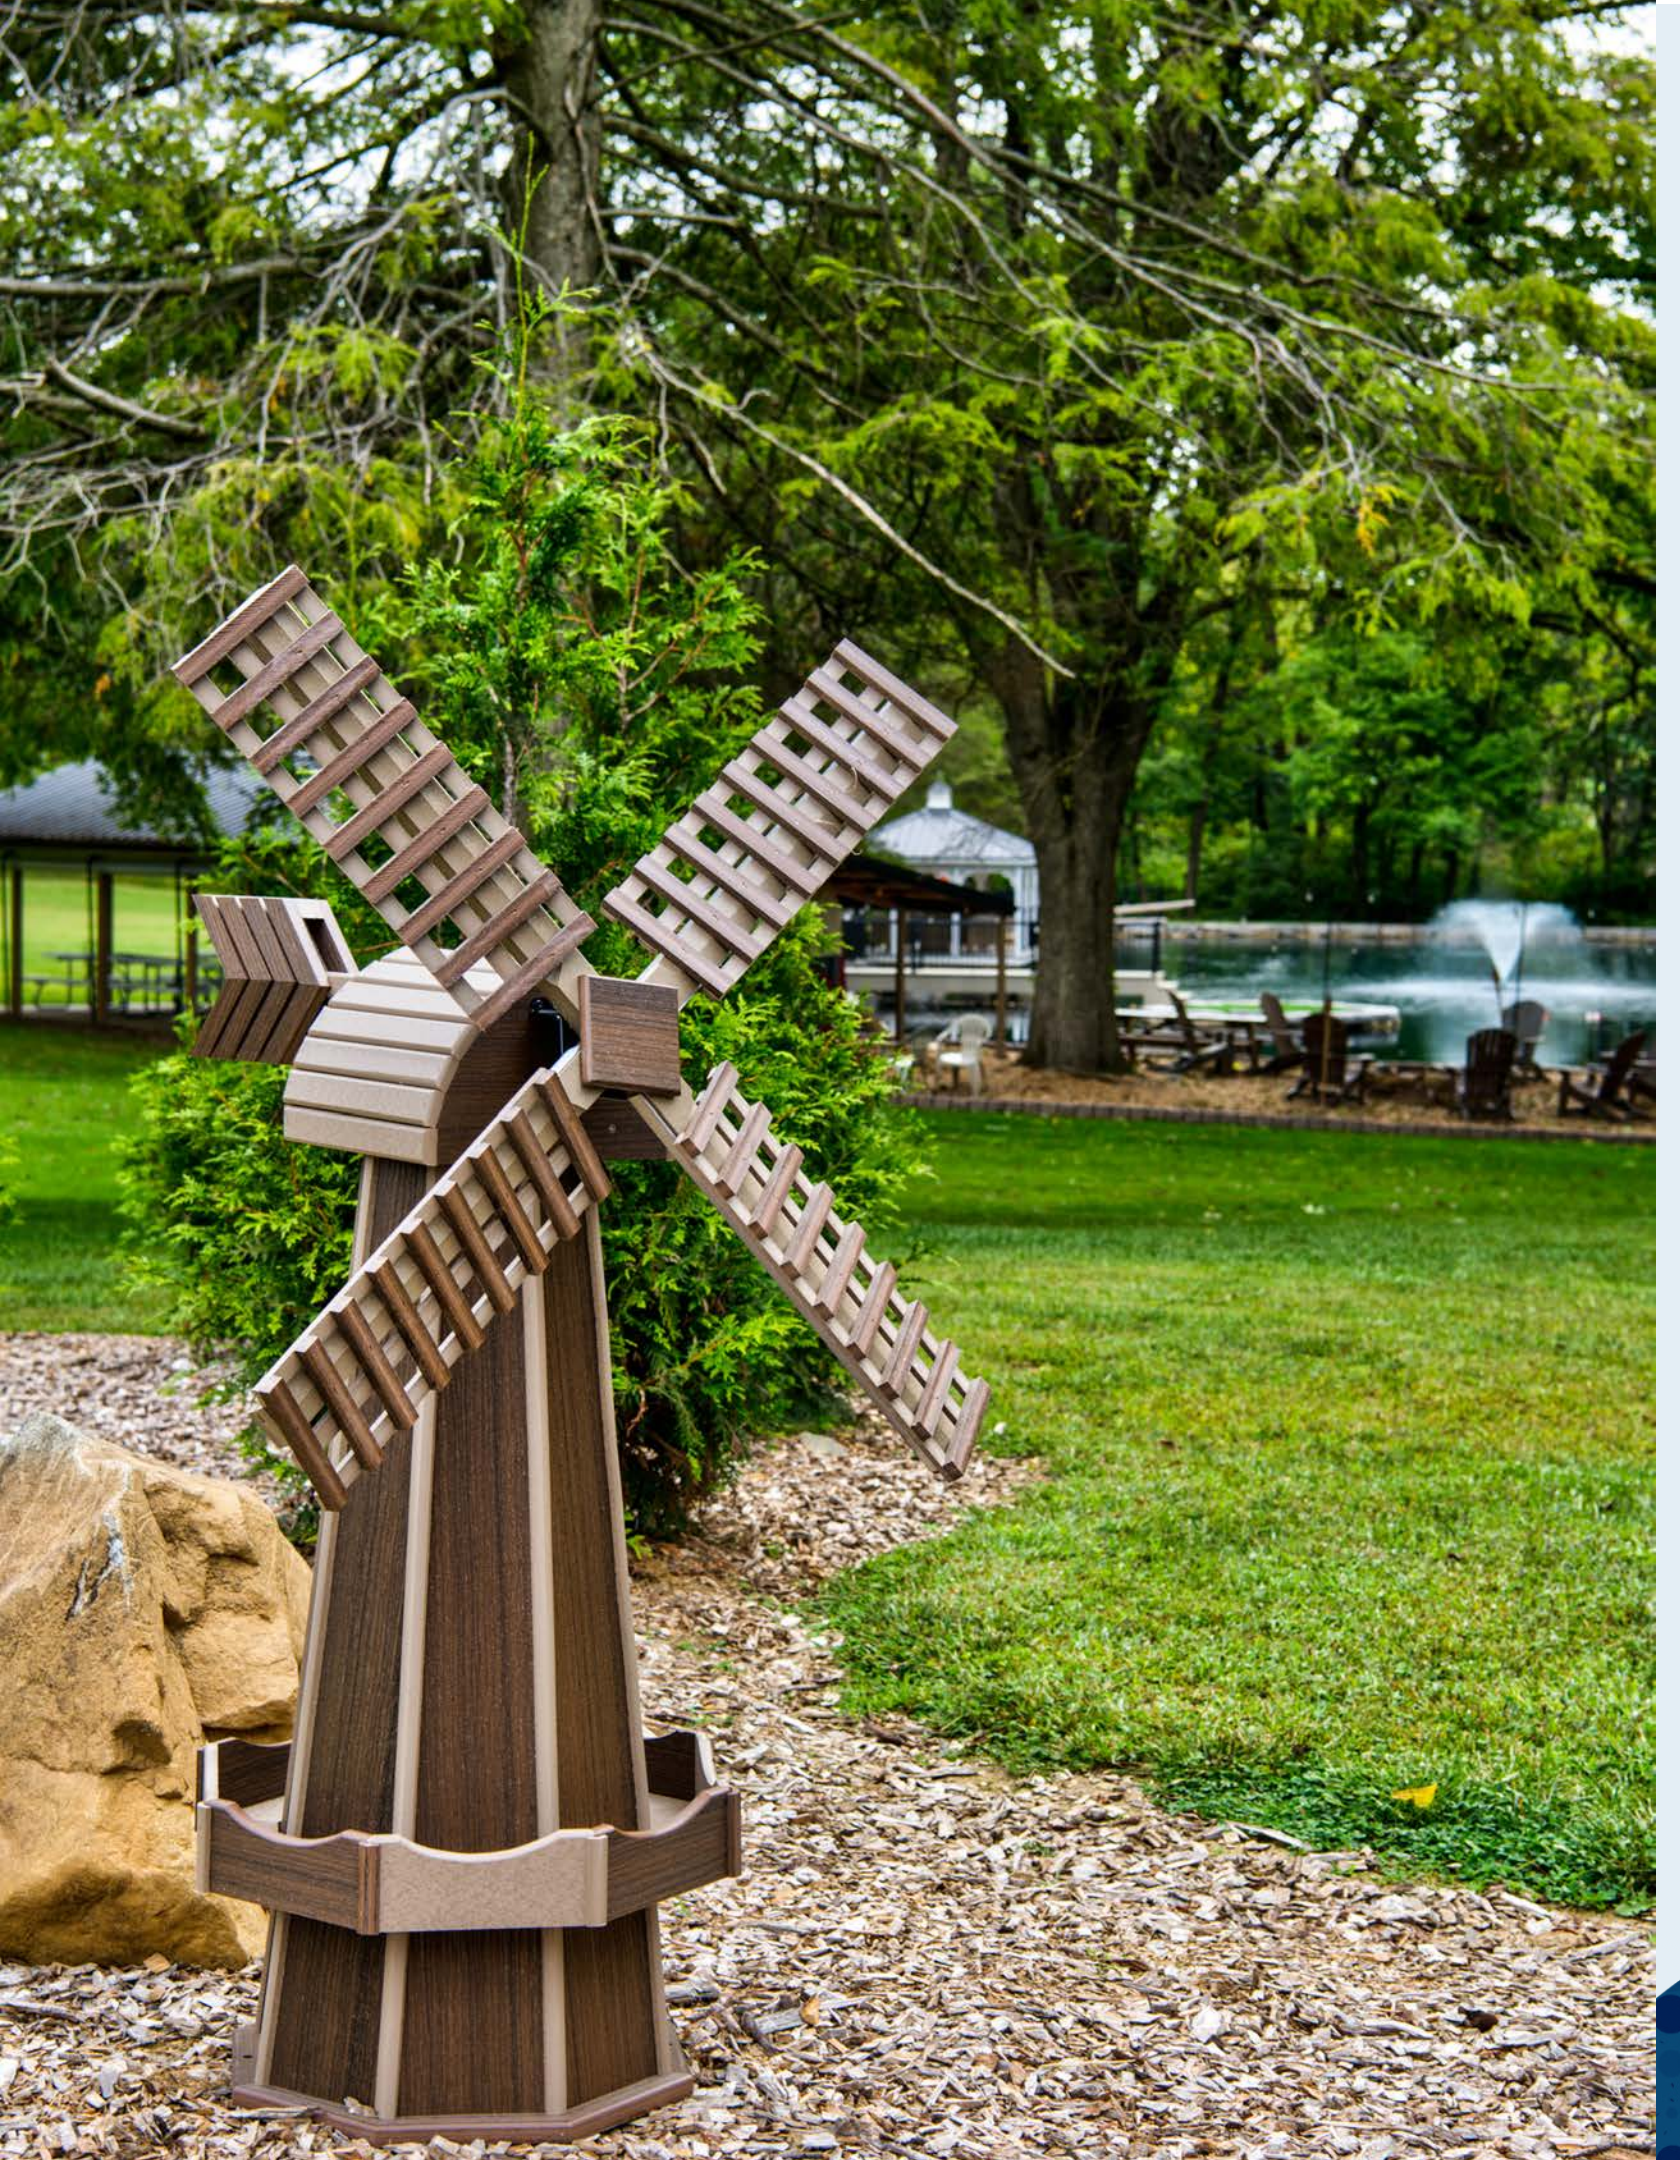

4" CAPE HATTERAS

LIGHTHOUSES

WINDMILLS

Decorative windmills made of poly or wood elevate outdoor aesthetics while being environmentally friendly and durable. They blend tradition with modernity, creating a sustainable and visually appealing addition to gardens and landscapes. Additionally, these windmills are hollow, making them perfect for covering up pipes and other yard obstructions.