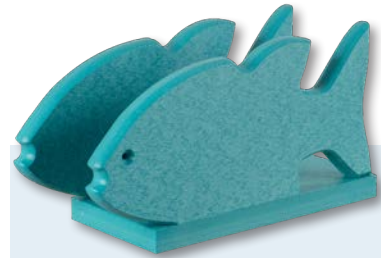

Fish

ARUBA BLUE | 8"X8"