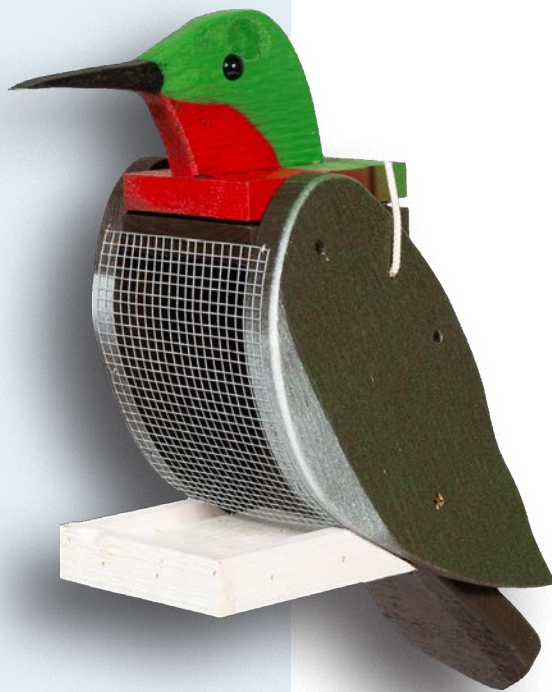

Do you enjoy spending time outdoors, watching the birds flutter around in your backyard? If so, you'll love the handcrafted Amish bird feeders from Beaver Dam. Made with precision and care, these feeders are a beautiful addition to your outdoor space. Plus, they help attract feathered friends to your backyard, providing hours of entertainment! So if you're looking for an attractive and functional bird feeder, be sure to check out the offerings here at Beaver Dam Woodworks.