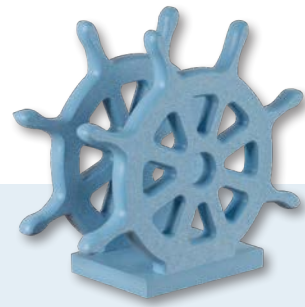

NAPKIN HOLDERS -NAUTICAL

SC-NH

All Items constructed from Poly. Great for indoor or outdoor use.

Seashell

BIRCHWOOD | 7"X6"

Ships Wheel

POWDER BLUE | 7"X7"

Turtle