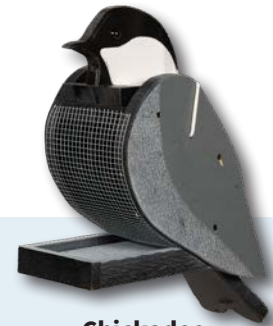

WOOD FEEDER

BF-BS-W | 24"5"X12"

Chickadee

With a variety of vibrant colors and neutral shades, there is something for everybody and every yard! The feeders are made from high-quality materials, designed to withstand the elements, and can hold 1/2 gallon (2 lbs) of feed. They can be hung from a tree or mounted on a pole, and wherever you choose to place your feeder, you are guaranteed to level up your yard and the bird activity in your yard!