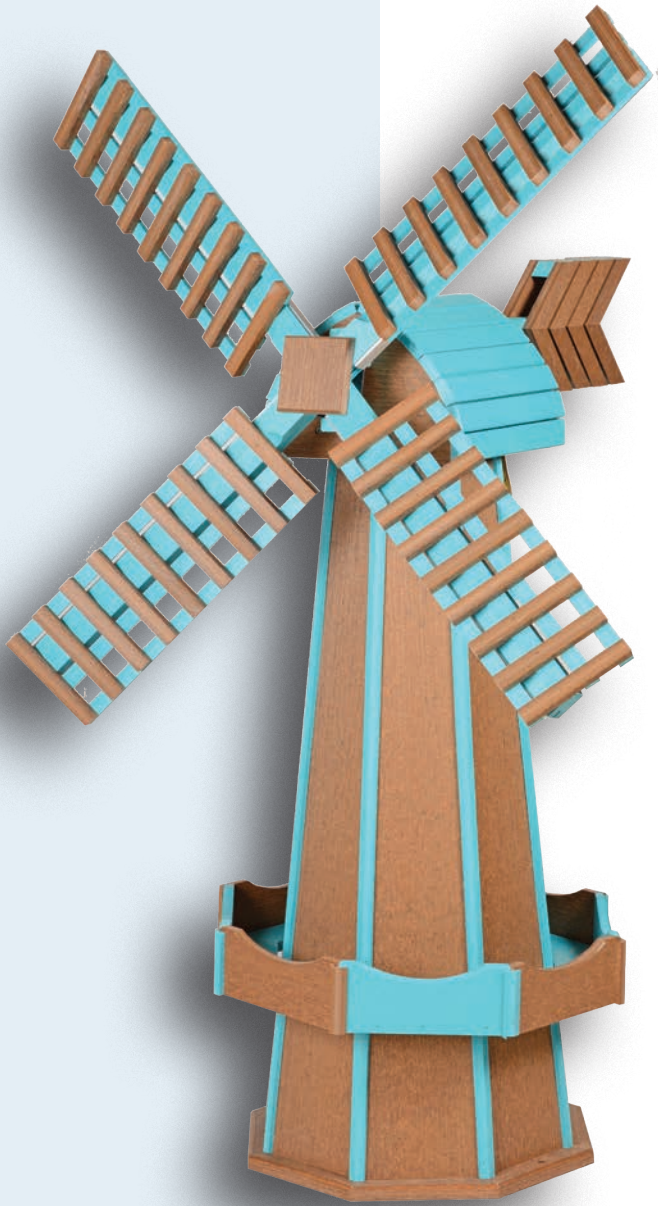

4" CAPE HATTERAS

LIGHTHOUSES

WINDMILLS

Decorative windmills made of poly or wood elevate outdoor aesthetics while being environmentally friendly and durable. They blend tradition with modernity, creating a sustainable and visually appealing addition to gardens and landscapes. Additionally, these windmills are hollow, making them perfect for covering up pipes and other yard obstructions.