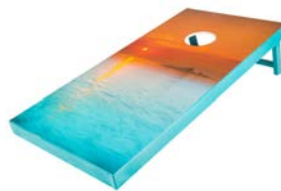

Sunset Island
Aruba Blue Frame