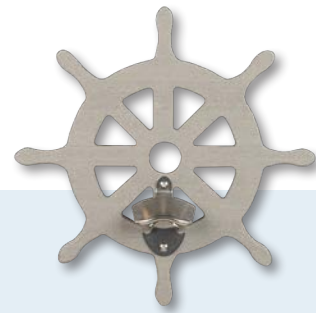

Ships Wheel

DRIIFTWOOD | 12"X11"