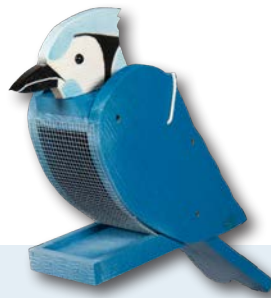

Cardinal

Finch

Oriole

With a variety of vibrant colors and neutral shades, there is something for everybody and every yard! The feeders are made from high-quality materials, designed to withstand the elements, and can hold 1/2 gallon (2 lbs) of feed. They can be hung from a tree or mounted on a pole, and wherever you choose to place your feeder, you are guaranteed to level up your yard and the bird activity in your yard! Available in the 8 styles shown.

WOOD FEEDER

Blue Bird

Bird-Shaped wood feeder

BF-BS-W | 24"5"X12"

Cardinal

Cardinal Birdfeeder Open

Woodpecker

Blue Jay

Chickadee

Downy

Hummingbird

Macaw

With a variety of vibrant colors and neutral shades, there is something for everybody and every yard! The feeders are made from high-quality materials, designed to withstand the elements, and can hold 1/2 gallon (2 lbs) of feed. They can be hung from a tree or mounted on a pole, and wherever you choose to place your feeder, you are guaranteed to level up your yard and the bird activity in your yard!