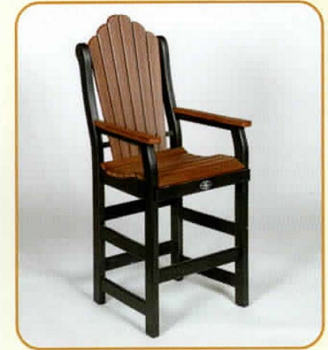

#787 Monarch

#788 Adirondack

BAR ARM CHAIRS

SHOWN IN BLACK/WALNUT

#790 Traditional

#791 Mission

#792 Monarch

#793 Adirondack

BAR SWIVEL CHAIRS

SHOWN IN BLACK/BROWN

#795 Traditional

#796 Mission

#797 Monarch

#798 Adirondack

PICNIC TABLES

#840 30" Bench