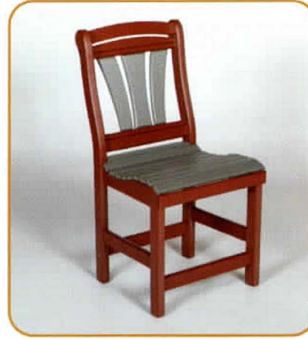

COUNTER CHAIRS

COUNTER SIDE CHAIRS

SHOWN IN CHERRY/GRAY

#770 Traditional

#771 Mission

#772 Monarch

#773 Adirondack

COUNTER ARM CHAIRS