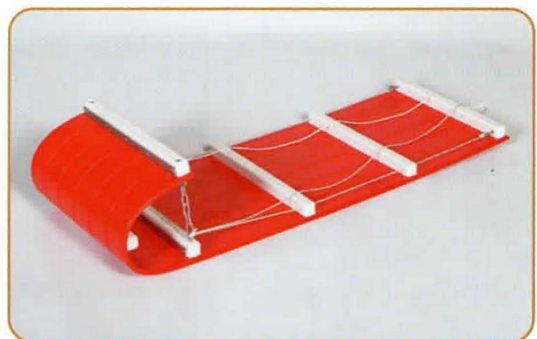

#901 6' Sled (Red)