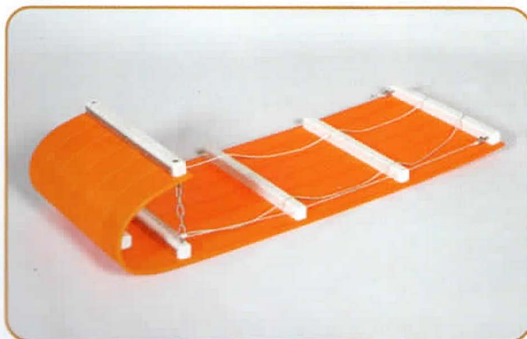

#901 6' Sled (Orange)