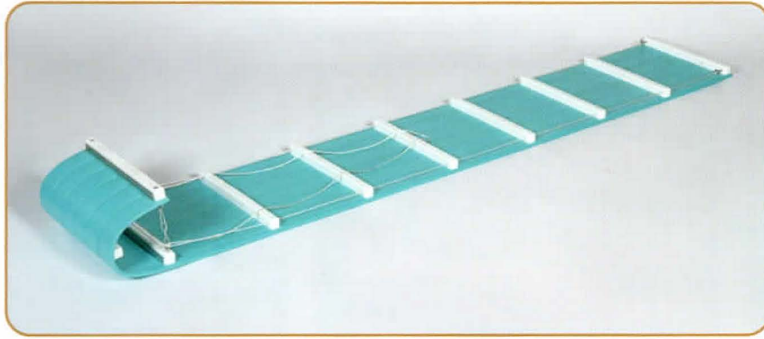

#853 Tower Feeder

COLOR OPTIONS Roof lifts for easy refill

#854 Hopper Feeder

COLOR OPTIONS Chimney cap lifts for easy refill

TOBOGGAN SLEDS

#902 12' Sled (Aruba)

#902 12' Sled (Purple)

#901 6' Sled (Lime Green)