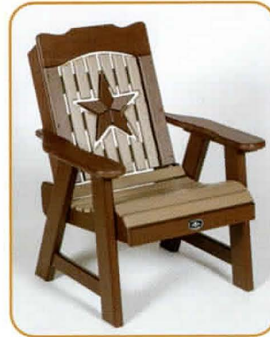

#625 2' High C/B Gliders
#712 Gliding Footstool

#632 2' Rollback Porch Rocker

SHOWN IN BLACK/ANTIQUÉ MAHOGANY

#803 Adirondack Balcony Chairs
#732 Balcony Height End Table

#603 2' Adirondack Chair
#711 Footstool

PORCH ROCKERS AND CHAIRS

LUXURY STYLE ROCKERS

SHOWN IN BLACK/WEATHERWOOD

#636 Mission Rocker

#637 Monarch Rocker

#638 Classic Adirondack Rocker

2' PORCH ROCKERS

SHOWN IN BLACK/WEATHERWOOD

#631 Fanback

#632 Rollback

#633 Adirondack

#634 Star

#635 High / CB

2' CHAIR

SHOWN IN BROWN/WEATHERWOOD

#601 Fanback

#602 Rollback

#603 Adirondack

#604 Star

#605 High / CB

BALCONY FURNITURE, ETC.

**#801 Fanback
Balcony Chair**

**#802 Rollback
Balcony Chair**

**#803 Adirondack
Balcony Chair**