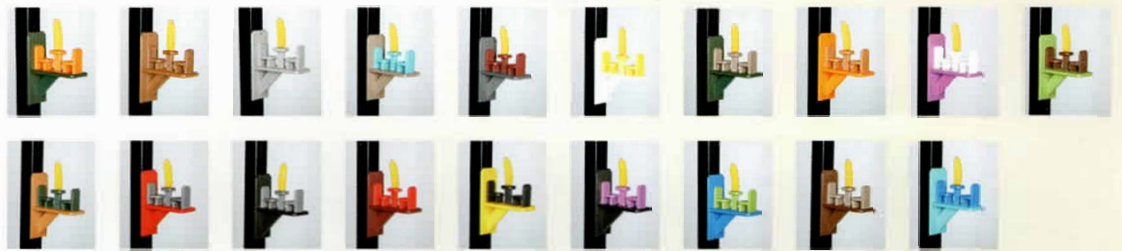

BIRD FEEDERS AND BIRDHOUSES

#850 Wren House

COLOR OPTIONS Side flips open for easy cleanout

#851 Squirrel Feeder

COLOR OPTIONS Watch the squirrel sit at the bar for a snack

#852 Swing Feeder

COLOR OPTIONS Screen at the bottom allows drainage