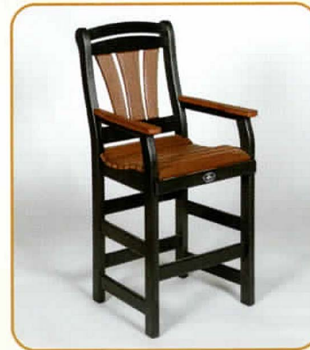

#787 Monarch

#788 Adirondack

BAR ARM CHAIRS

SHOWN IN BLACK/WALNUT

#790 Traditional

#791 Mission

#792 Monarch

#793 Adirondack

BAR SWIVEL CHAIRS

SHOWN IN BLACK/BROWN

#795 Traditional

#796 Mission

#797 Monarch

#798 Adirondack

PICNIC TABLES

#840 30" Bench