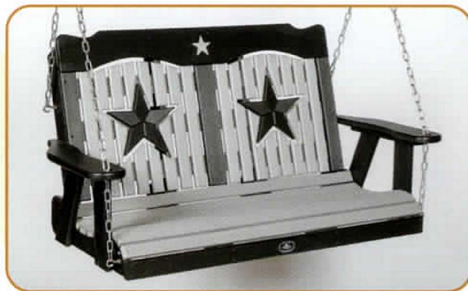

#654 4' Star Swing