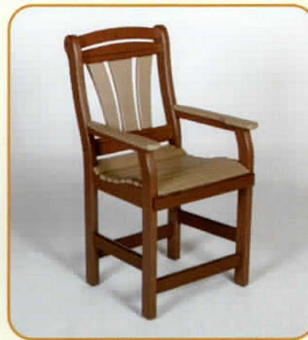

#777 Monarch