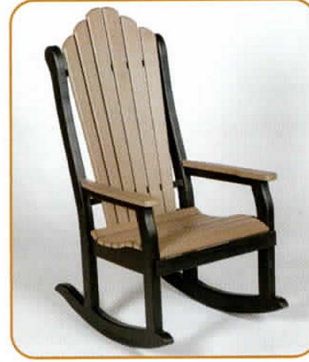

#625 2' High C/B Gliders
#712 Gliding Footstool

#632 2' Rollback Porch Rocker

SHOWN IN BLACK/ANTIQUÉ MAHOGANY

#803 Adirondack Balcony Chairs
#732 Balcony Height End Table

#603 2' Adirondack Chair
#711 Footstool

PORCH ROCKERS AND CHAIRS

LUXURY STYLE ROCKERS

SHOWN IN BLACK/WEATHERWOOD

#636 Mission Rocker

#637 Monarch Rocker

#638 Classic Adirondack Rocker

2' PORCH ROCKERS

SHOWN IN BLACK/WEATHERWOOD