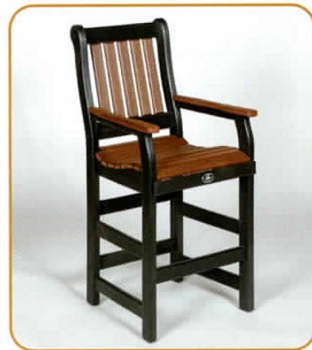

#787 Monarch

#788 Adirondack

BAR ARM CHAIRS

SHOWN IN BLACK/WALNUT

#790 Traditional

#791 Mission

#792 Monarch

#793 Adirondack

BAR SWIVEL CHAIRS

SHOWN IN BLACK/BROWN

#795 Traditional

#796 Mission

#797 Monarch

#798 Adirondack

PICNIC TABLES

#840 30" Bench