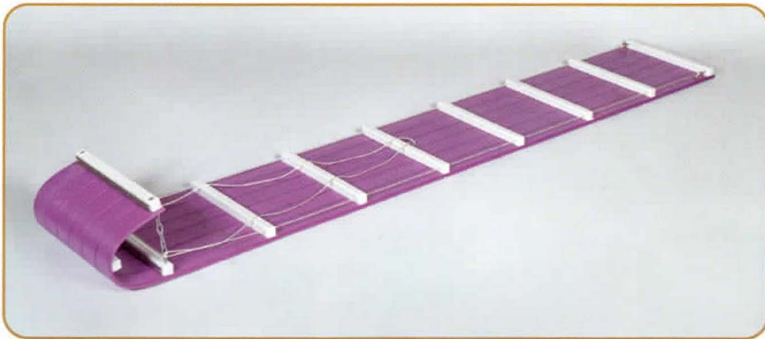

#853 Tower Feeder

COLOR OPTIONS Roof lifts for easy refill

#854 Hopper Feeder

COLOR OPTIONS Chimney cap lifts for easy refill

TOBOGGAN SLEDS

#902 12' Sled (Aruba)

#902 12' Sled (Purple)

#901 6' Sled (Lime Green)