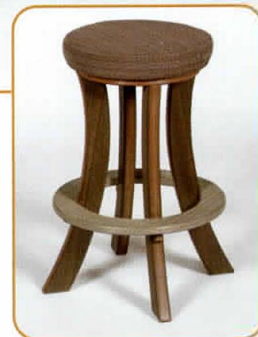

#720 Folding Adirondack
Side Table

#710 Folding Adirondack
Ottoman

#703 Adirondack Chaise Lounge

OUTDOOR SERVING BARS...

#500 36"x68" Outdoor Serving Bar
(shown in Brazilian Walnut / Coastal Gray)

Shown with the following options:

- #510 Bar Top Braces** (set of 6 braces)
- #515 Bar Foot Rail** (set of 1 long rail and 2 short rails)
- #505 Bar Stools** (shown with #105 barstool cushions)

#505 Bar Stool (shown with #105 cushion)

This is a serving bar like the one shown above with 4
#798 Adirondack Bar Swivel Chairs