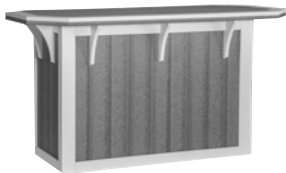

SU-Ba
SummerSide Bar - 39" h
*48", 60", 72", 96" w x 35" d
pg 65*