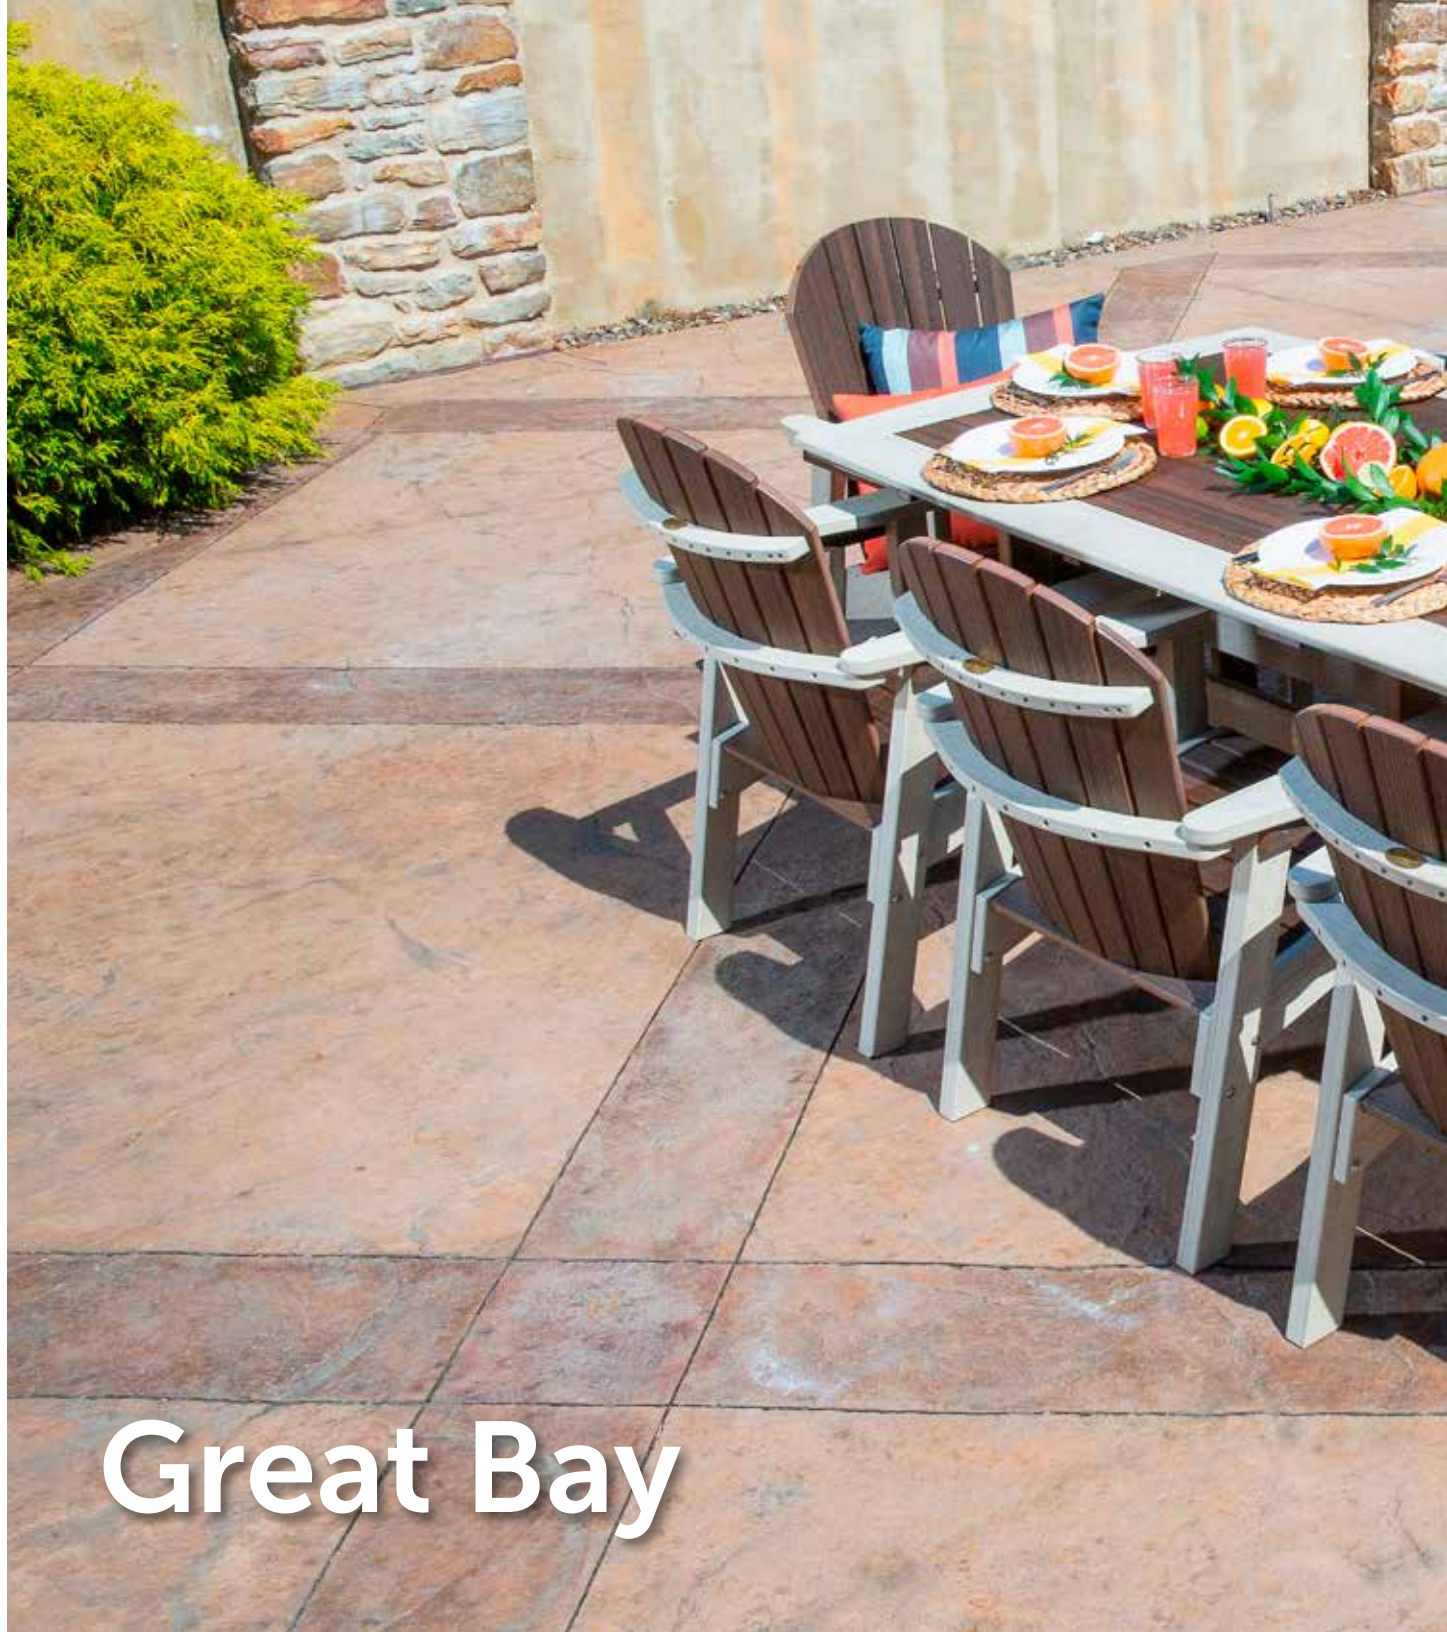

SU-Tal-Ba-46x72
46" x 72" SummerSide Ice Bar Table

SU-Tal-Co-46x72
46" x 72" SummerSide Ice Counter Table

SU-Tal-Di-46x72
46" x 72" SummerSide Ice Dining Table

Brazilian
Walnut

Birch

Gateway
Fuse

Echo
Sangria

Great Bay