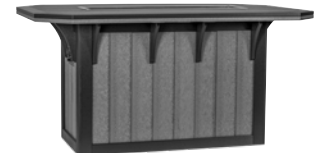

Counter

SU-TaF-Co-46x48
48" SummerSide Fire
48"w x 46"d x 35"h
pg 67

SU-TaF-Co-46x72
72" SummerSide Fire
72"w x 46"d x 35"h
pg 67

SU-TaF-Co
SummerSide Round Fire
42", 48"w x 35"h
pg 71

SU-TaI-Co-46x72
SummerSide Ice
72"w x 46"d x 35"h
pg 75