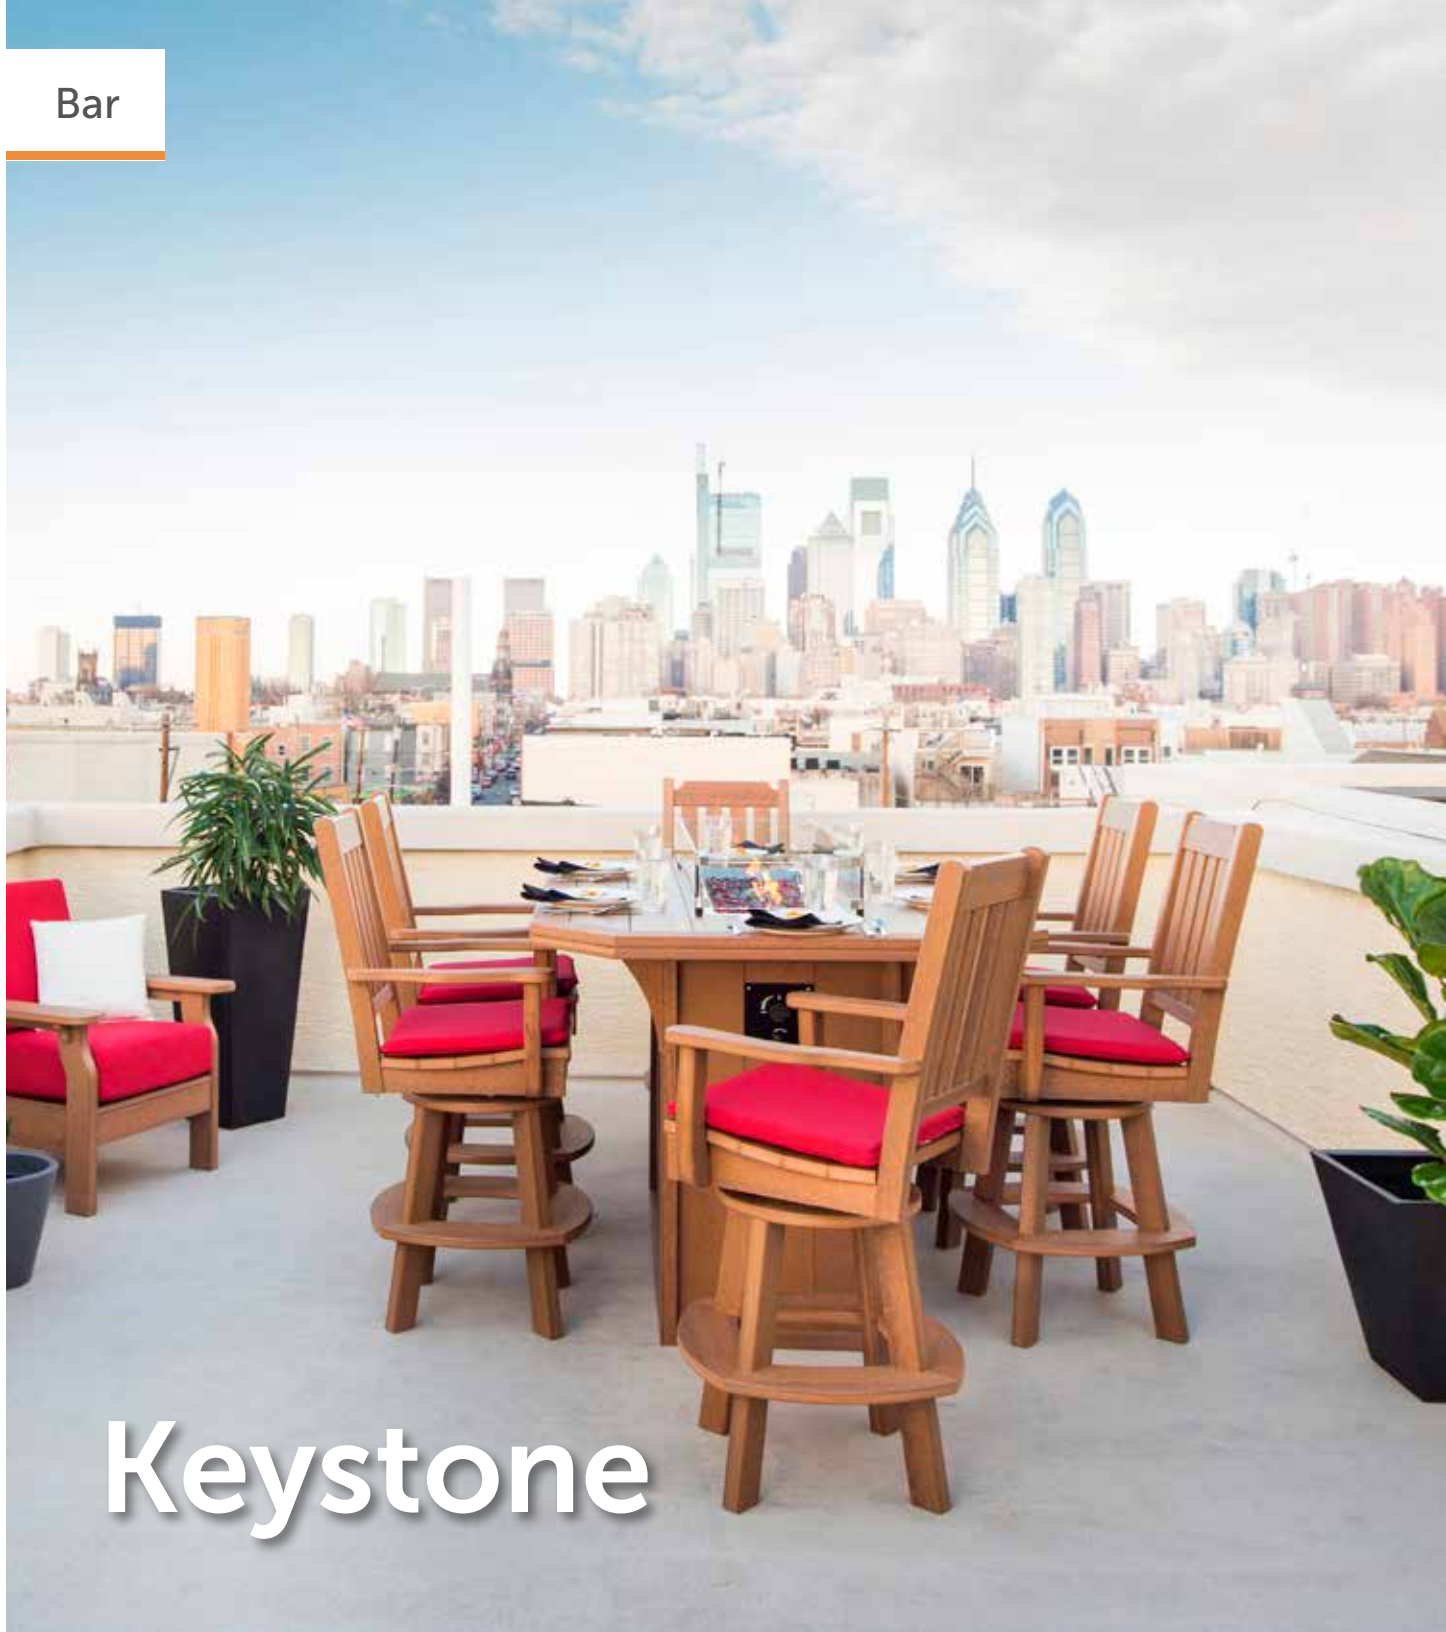

Antique
Mahogany

Spectrum
Cherry

Linen
Natural

Bar

Keystone

Great Bay Bar Tables

GR-Ta-Ba-43x43 43" x 43" Bar Table

GR-Ta-Ba-43x60 43" x 60" Bar Table