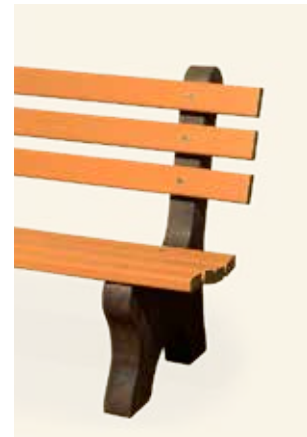

Park Benches

PA-Be
72" Poly Park Bench

Custom engraving is available
for all poly and wood products.

Concrete Legs in 3 Colors

Natural

Cinnamon

Espresso

Cabana
Regatta