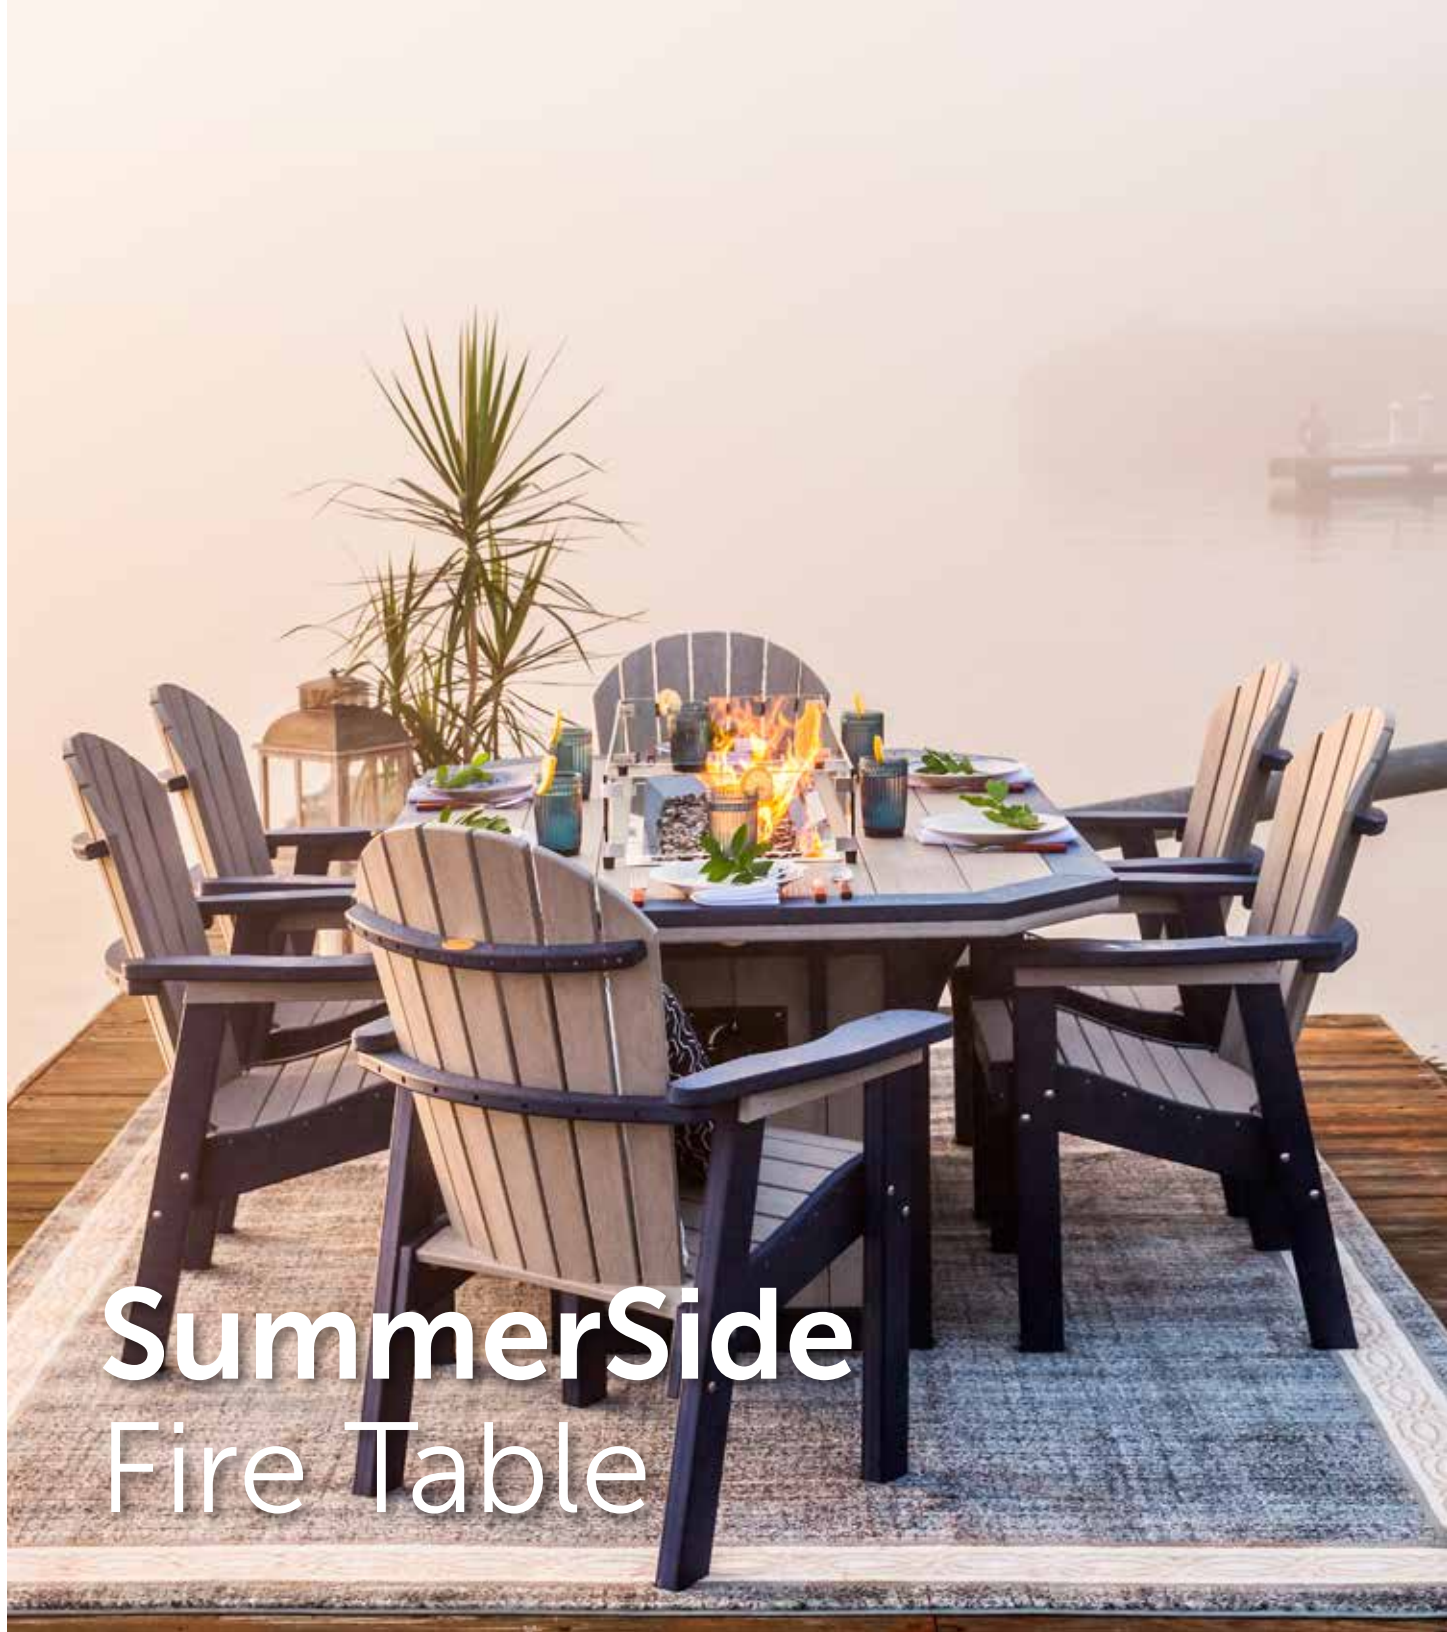

SummerSide Bars are 39" high.

Driftwood
Grey

Patriot
Blue

Adaptation
Indigo

Canvas
White

SummerSide Fire Table

Clear
(standard)

Black