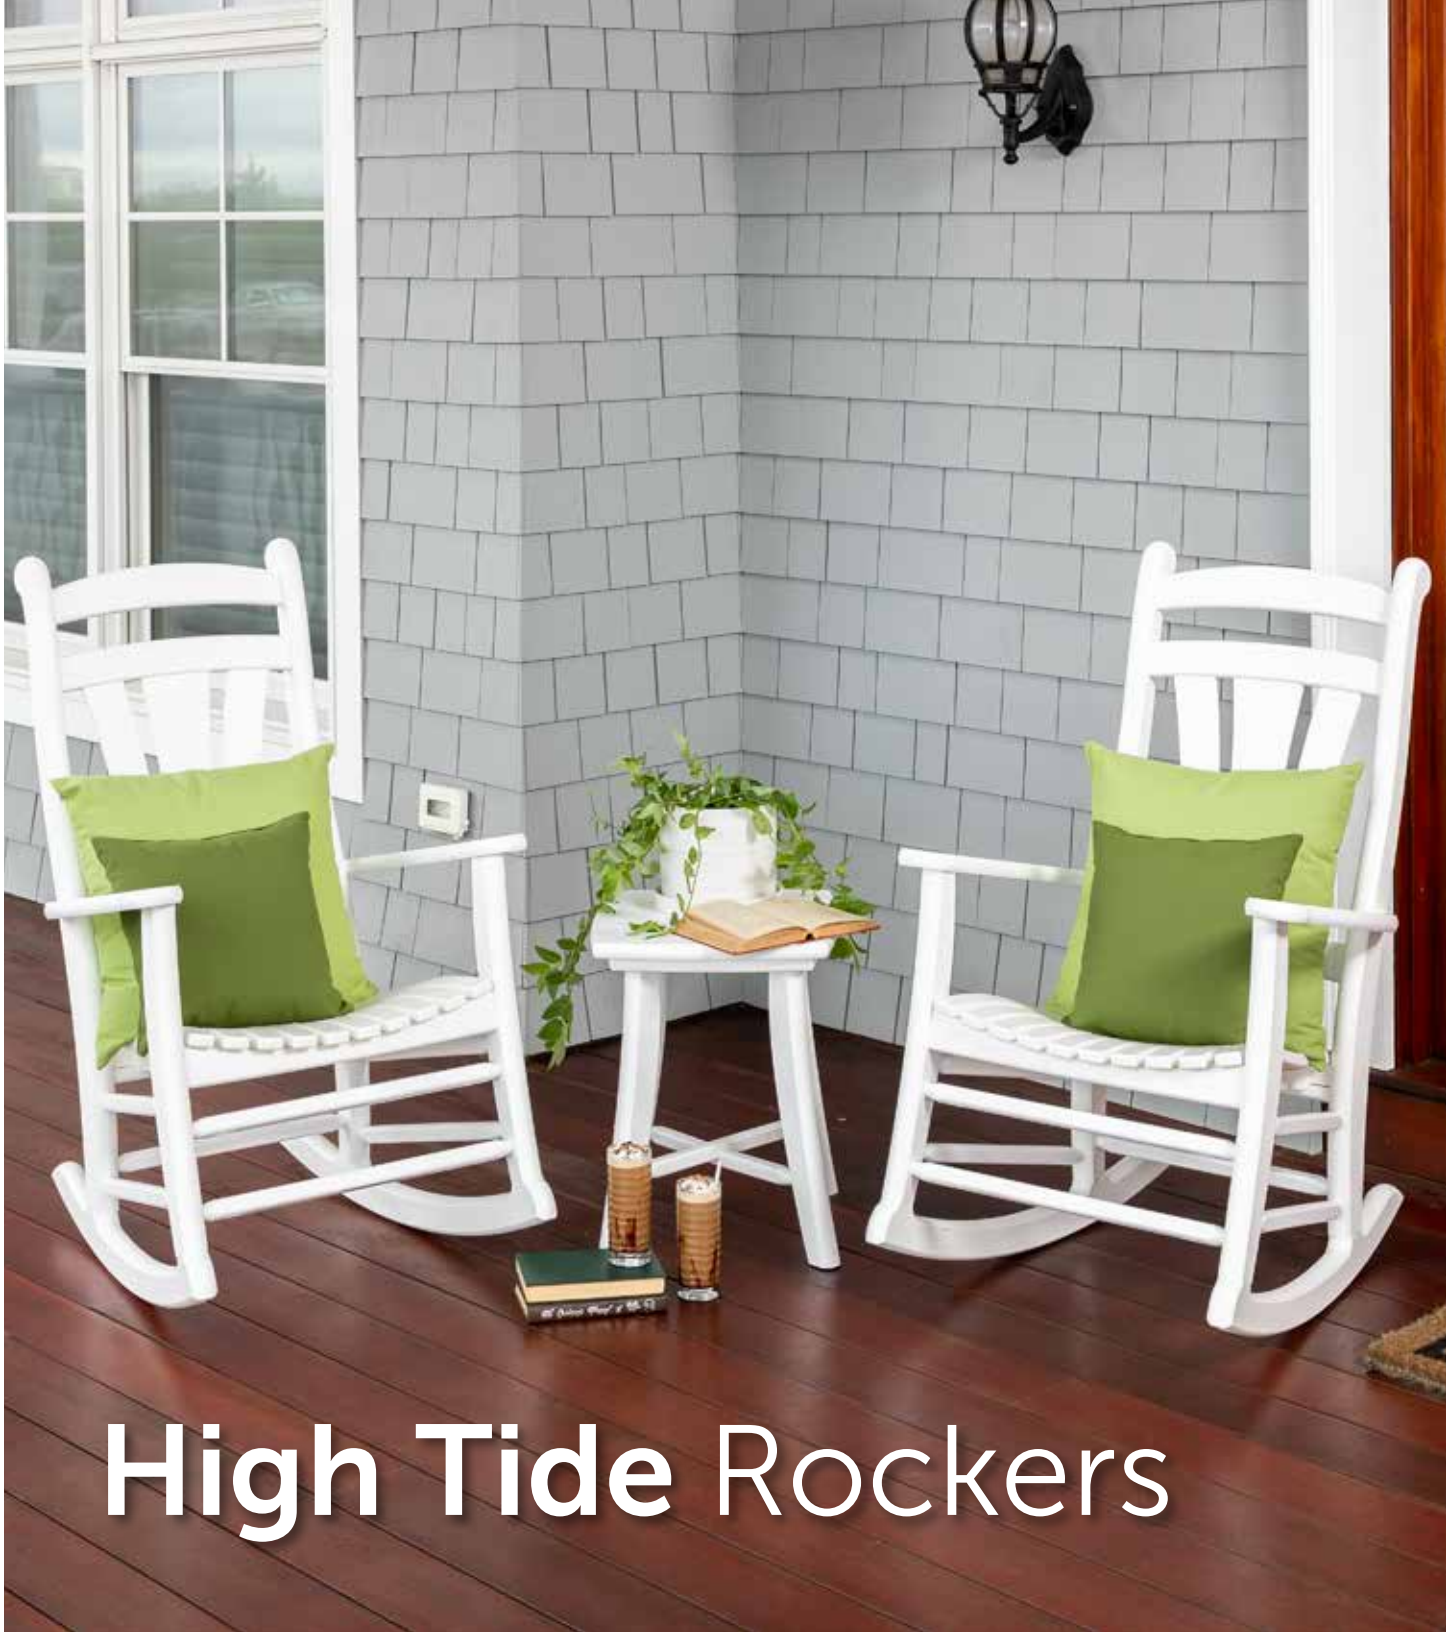

AV-Be
Avonlea Garden Bench

AV-Be-72
72" Avonlea Garden Bench

AV-TaS
Avonlea Garden Side Table

AV-TaC
Avonlea Garden Coffee Table

White

Canvas Parrot

Discontinued

High Tide Rockers