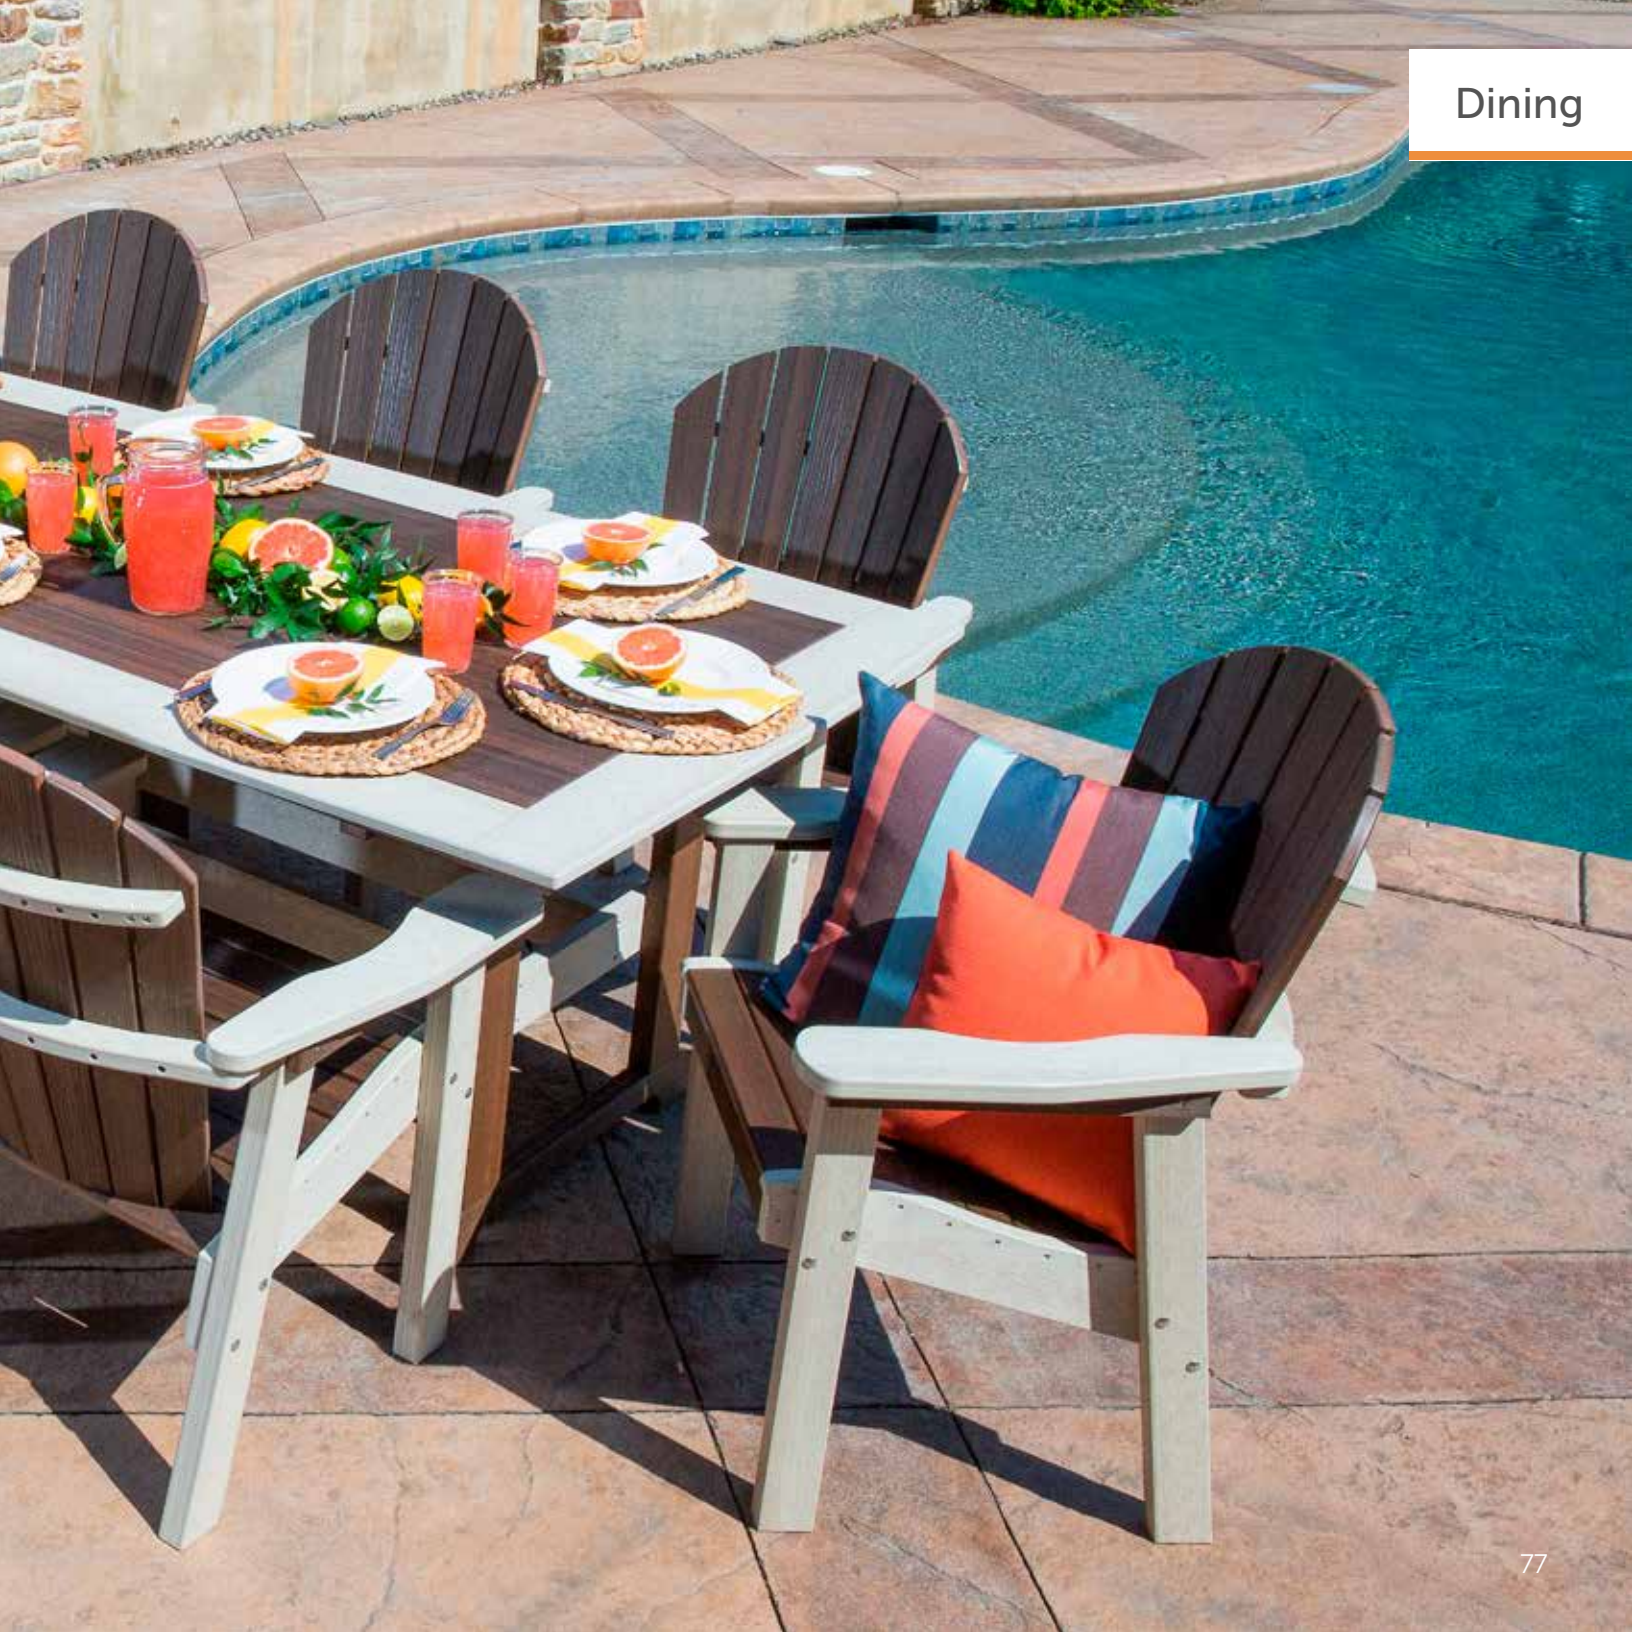

Birch

Gateway
Fuse

Echo
Sangria

Great Bay

Driftwood Grey

Dupione Deep Sea

Spectrum Daffodil

Great Bay Dining Chairs, SummerSide Round Fire Table & Avonlea Garden Side Table