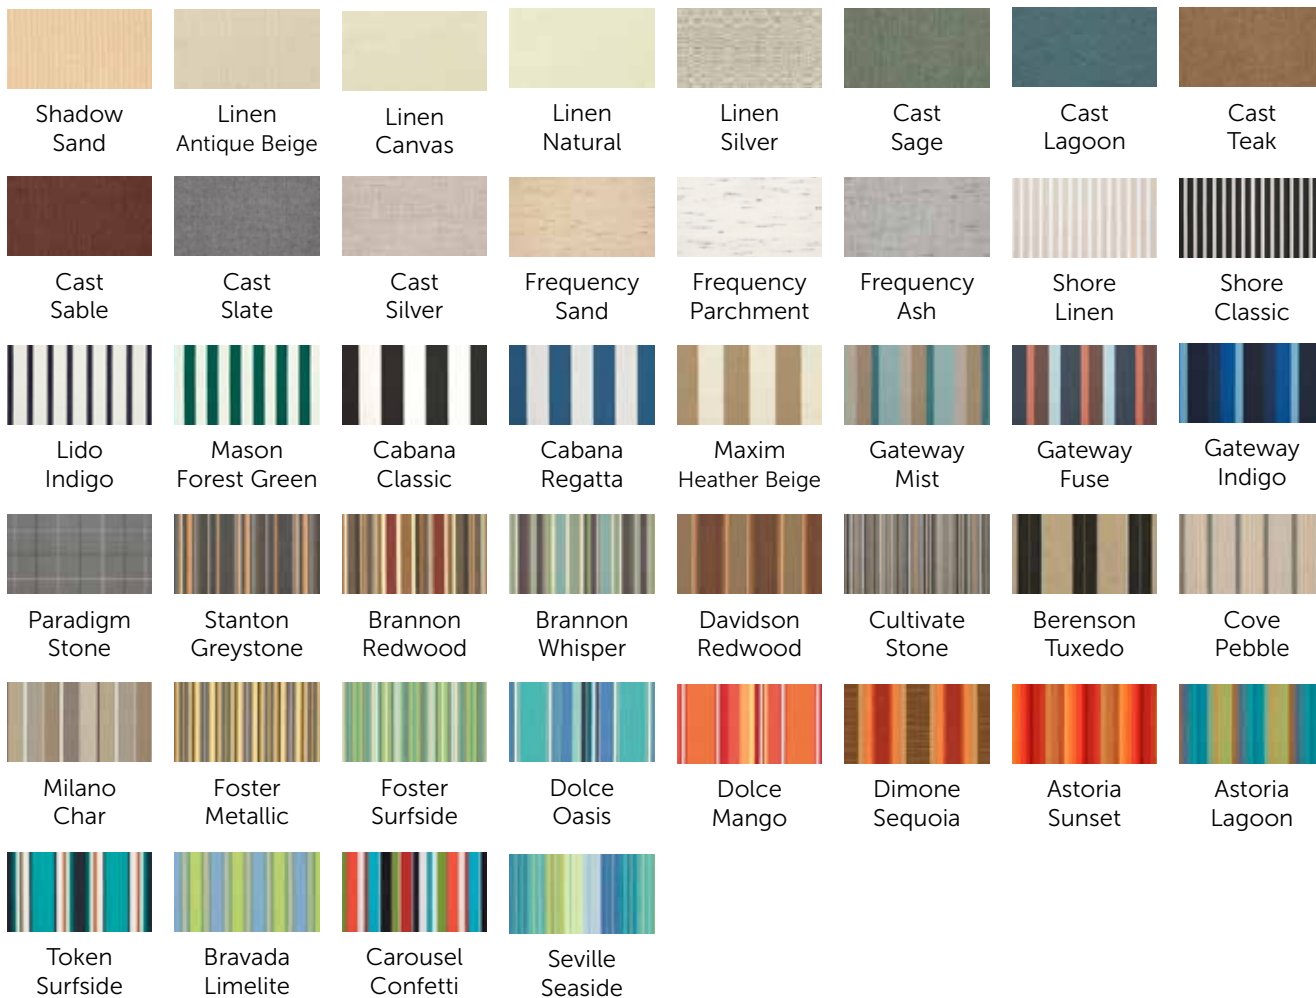

Pages 112-113

Wood Grain Poly

Driftwood Grey

Birch

Antique Mahogany

Walnut

Brazilian Walnut

Coastal Grey

26 Poly Colors + over 100 Fabric Colors

Solid Color Set

Two-tone Set

= myriads of possible combinations!

Mix & Match Set

Add Fabric for More Color!

B Fabrics

Canvas White	Canvas Natural	Canvas Birds Eye	Canvas Wheat	Canvas Buttercup	Canvas Sunflower	Canvas Tangerine	Canvas Rust
Canvas Terracotta	Canvas Jockey Red	Canvas Burgundy	Canvas Granite	Canvas Flax	Canvas Taupe	Canvas Coal	Canvas Black
Canvas Navy	Canvas True Blue	Canvas Capri	Canvas Sky Blue	Canvas Air Blue	Canvas Glacier	Canvas Aruba	Canvas Teal
Canvas Macaw	Canvas Fern	Canvas Forest Green	Canvas Henna	Canvas Melon	Canvas Logo Red	Spectrum Peacock	Spectrum Denim
Spectrum Cherry	Spectrum Grenadine	Spectrum Cayenne	Spectrum Daffodil	Spectrum Cilantro	Spectrum Eggshell	Dupione Papaya	Dupione Walnut
Dupione Latte	Dupione Deep Sea	Dupione Peridot	Dupione Aloe	Dupione Celeste	Echo Midnight	Echo Sangria	Shadow Snow